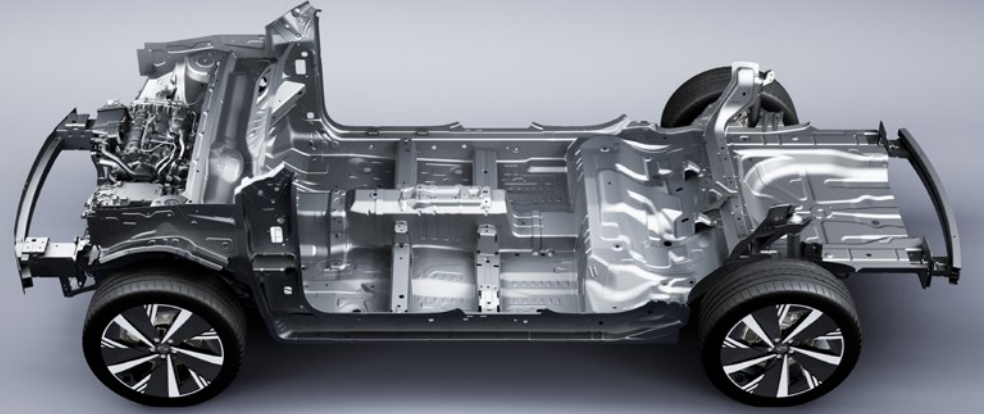

## Modernity Drives Tomorrow

A destination for a futuristic aspiration inspired by modernity begins with your dream. This dream embodies the cutting-edge concept of going far away as if it were a starburst dancing in harmony with futuristic modernity to give rise to the vision of Geely Starray.

## تطور يقود الغد

وجهة التموج المستقبلية المستوحى من الحداثة تبدأ بحلمك، هذا الحلم الذي يجسد المفهوم المتطور الذي يذهب الى الافق البعيد كما لو كان انفجارًا نجميًا يرقص في انسجام مع الحداثة المستقبلية لتؤدي بنا الى رؤية الغد مع جيلي ستارراي.

## Dominating Inception

Paired with the 7DCT transmission, boasting 98% efficiency and 0.2-second shifts, Starray ensures unparalleled responsiveness, making it perfect for urban and non-urban conditions. With the 2.0T direct injection engine and efficient 7DCT Transmission, your Starray journey is effortlessly powerful and confidently smooth, offering unrivaled joy in every drive.