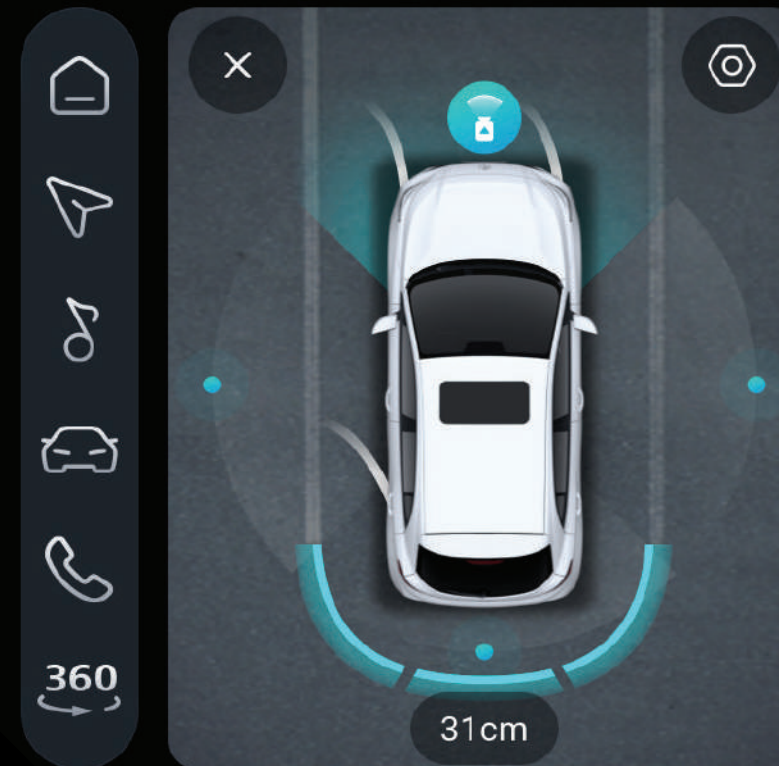

# PERFORMANCE

Under the hood, the MG 5 is all about delivering a drive that thrills. Its 1.5-liter engine delivers 142 Nm of torque, providing instant power and a thrilling response the moment you hit the pedal. The intelligent CVT transmission ensures smooth acceleration, making every drive feel just right. The lightweight construction improves handling and reduces fuel consumption, giving you a balanced and efficient driving experience.

## TECH THAT ADDS VALUE

▶ Now Playing - Track 1

23°C 4G LTE 09:00AM

The MG 5 is packed with tech that's as smart as it is useful. The 10.1-inch IPS HD Floating Centre Console puts navigation, entertainment, and essential vehicle information at your fingertips. The 12.3-inch digital instrument panel acts as your co-pilot, keeping you informed and ready for the road ahead. With EPS Precise Steering adapting to your driving style and wireless charging ensuring your devices are always powered up, the MG 5 keeps you connected and in control wherever you go.