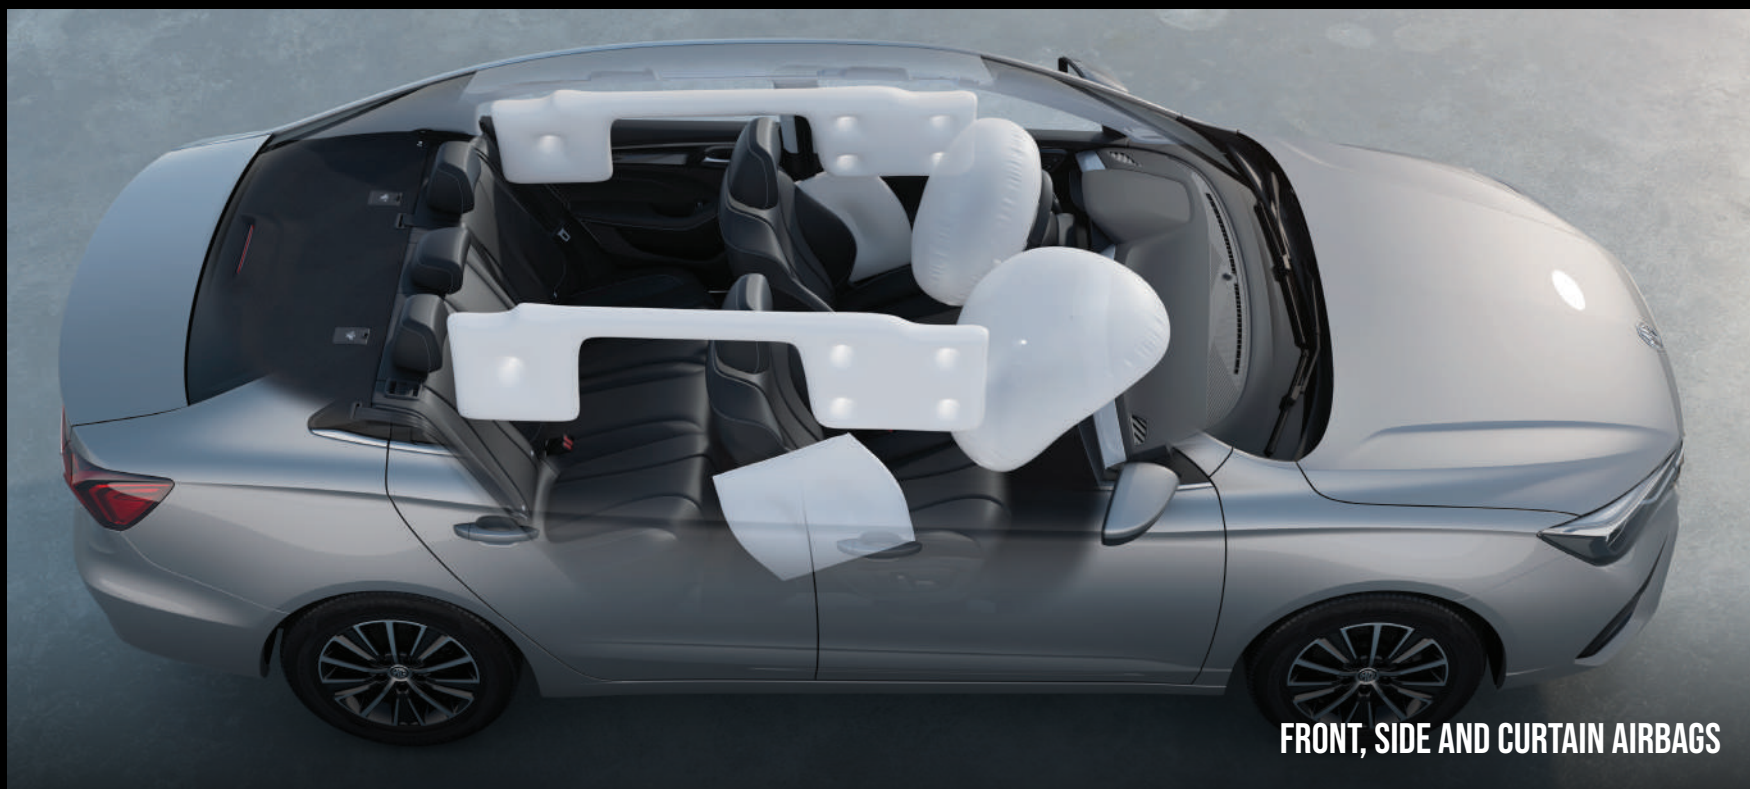

SAFETY

MOVE WITH CONFIDENCE

Safety in the MG 5 isn't an add-on—it's built into the very framework. The high-tensile steel structure offers strength and rigidity you can rely on, ensuring maximum protection for everyone on board. With a five-star C-NCAP safety rating, the MG 5 gives you peace of mind on every drive. Equipped with Hill-Start Assist, Electronic Brakeforce Distribution, and multiple airbags, it's built to keep you safe at every turn. The 360-degree camera system has your back, sides, making parking and manoeuvring safer and easier.