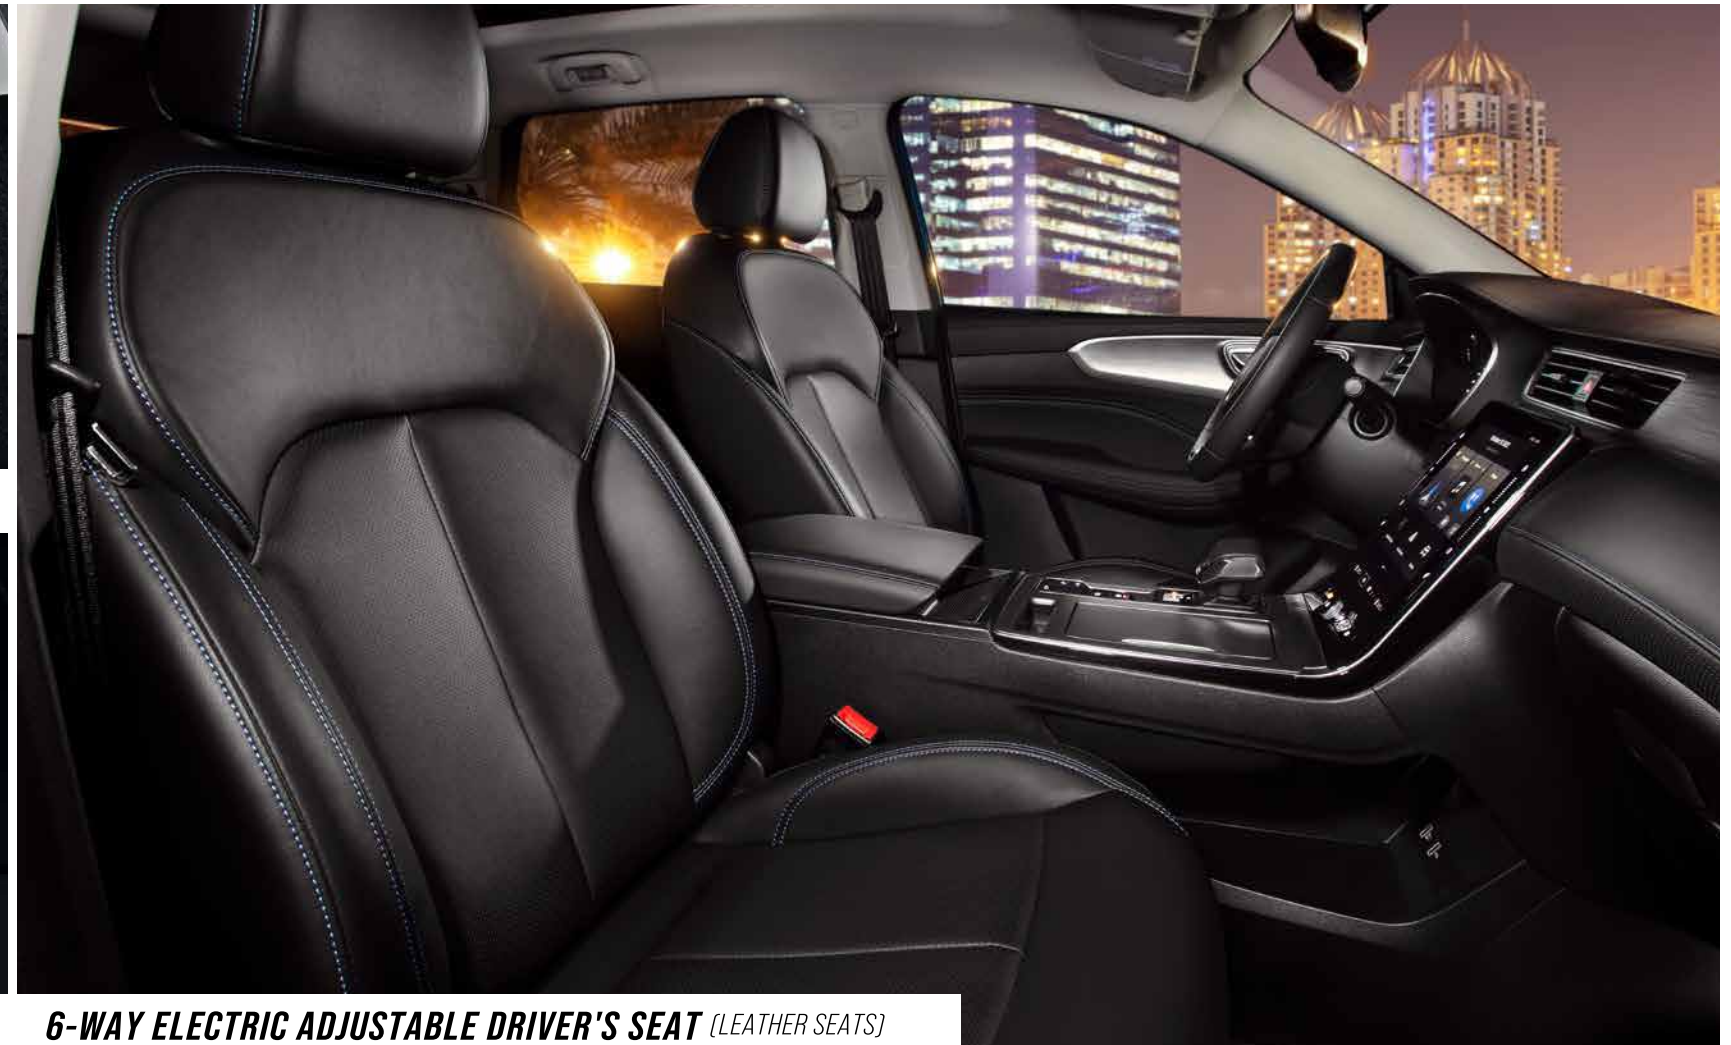

MG RX5

INTERIOR

PANORAMIC SUNROOF

12.3" VIRTUAL CLUSTER PANEL

14.1" TOUCH SCREEN CONSOLE (APPLE CARPLAY AND ANDROID AUTO)

WIRELESS CHARGER

STEP INTO A NEW WORLD OF TECH

From the moment you set foot inside the RX5's newly enhanced cabin, it immediately becomes a difficult place to leave. With an entirely new dashboard design, navigate through a plethora of features from a 14.1" tablet-inspired touchscreen display, as well as a 12.3" fully digital navigation cluster for the driver.

430 LTR BOOT CAPACITY

MULTIPLE STORAGE AREA WITH USB PORTS

GLOVE BOX WITH LIGHTING

6-WAY ELECTRIC ADJUSTABLE DRIVER'S SEAT (LEATHER SEATS)

CONVENIENCE AT ITS BEST

Everyday life in the MG RX5 is more than easy thanks to a host of handy features. Seamlessly haul and store anything you please with fold-flat seats and enjoy extra passenger storage space which makes any road trip or city cruise that little bit more convenient.