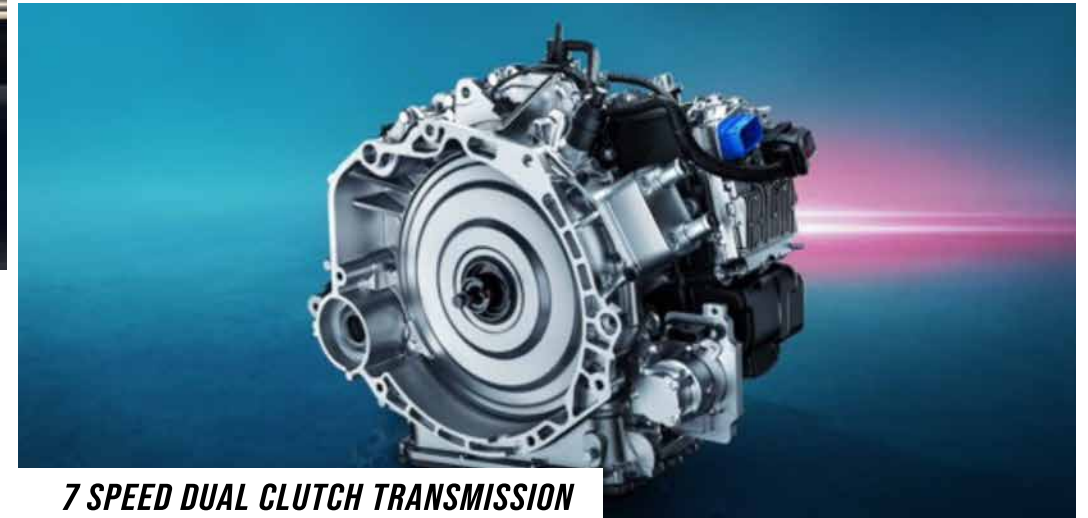

19" ALLOY WHEEL

1.5L TURBOCHARGED FOUR-CYLINDER