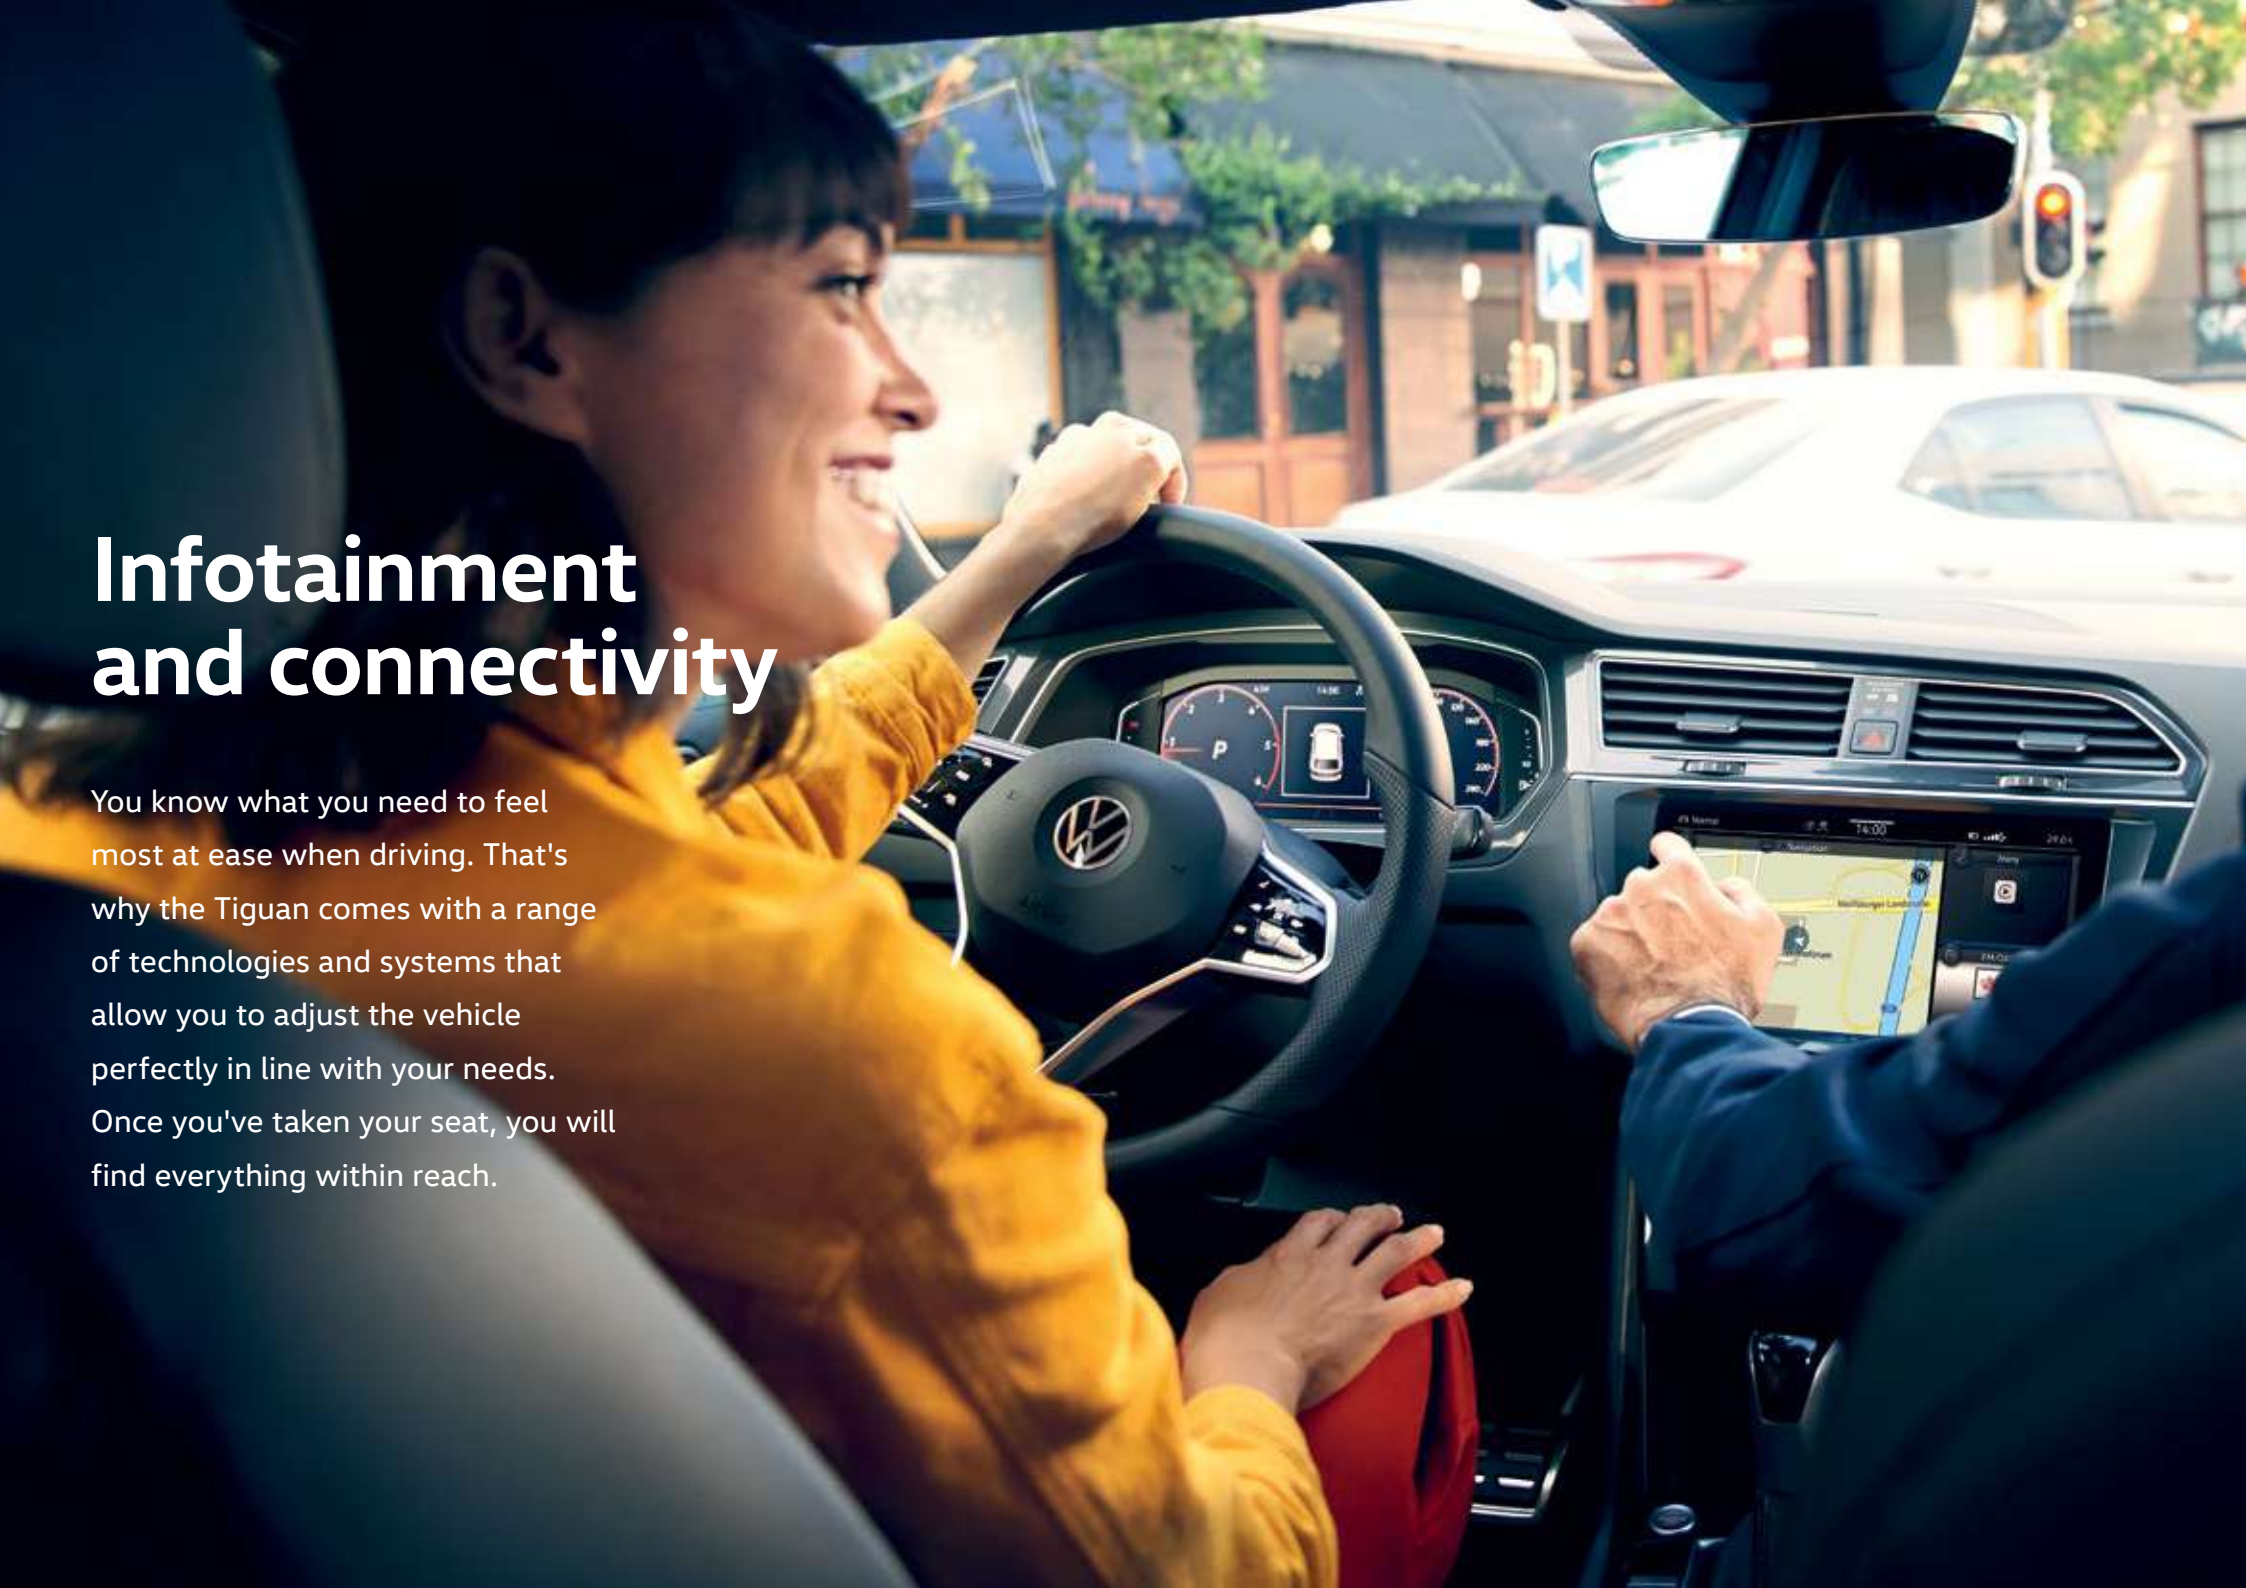

**03** It doesn't just catch the eye, it also has its eye on everything: the **Area View 360° display** in the Tiguan streams up to twelve possible views of the vehicle (within each camera's range) live into the cockpit. This provides perfect support for the driver in almost every driving situation.

**04** The **Park Assist** with rear view camera not only makes parallel parking easier, but also helps you reverse park into a space at 90 degrees to the kerb. Using ultrasonic sensors, Park Assist will detect a parking space large enough for either bay or parallel parking. Once the vehicle is in reverse, all the driver has to do is operate the accelerator and brake, and keep a look out, while the Tiguan steers itself into its chosen space. The rear view camera displays the area behind your vehicle on the screen of the vehicle's infotainment system, helping you to manoeuvre into tight spaces quickly and easily. Auxiliary lines help you navigate safely into parking spaces, and thanks to the high resolution display, even small obstacles such as kerbs are visible.

**01** Keep an eye on everything – without ever having to look away from the road. Just the touch of a button is all it takes to raise the **Head-up Display** out of the dash panel, and display all key information such as speed, navigation data and traffic signs safely and comfortably in the driver's direct field of vision.