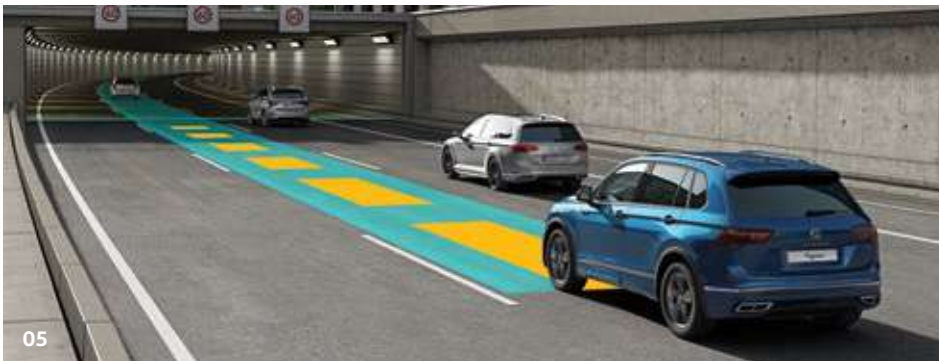

05 **Travel Assist** combines the Adaptive Cruise Control system (ACC) and the Lane Assist system to keep you in your lane, maintain a minimum distance to the vehicle in front of you, and prevent you from exceeding your pre-set top speed. Working together with a navigation system, Travel Assist is being extended by predictive cruise control and an assistant that allows the vehicle to react to bends. In conjunction with the Dual Clutch Gearbox (DSG), you can remain relaxed too while driving in traffic jams and in stop-and-go traffic. Emergency Assist is designed to take over control of the vehicle if the driver is unable to do so.