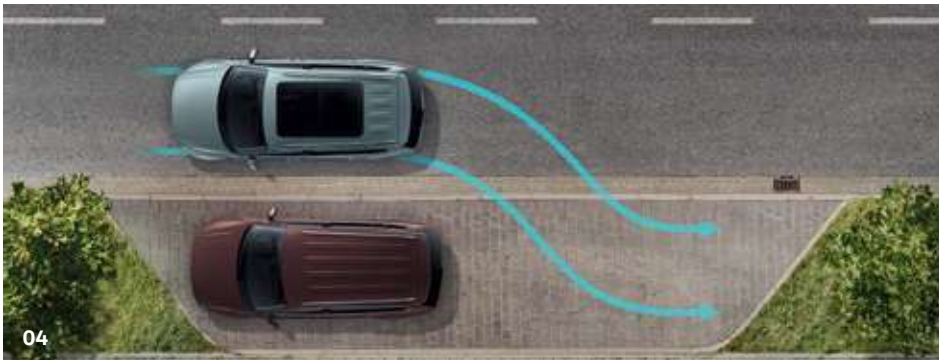

# Driver's assistance systems

The Tiguan comes with a wealth of intelligent driver assistance systems designed to make driving as easy and safe as possible. Whether you are travelling on motorways or country roads, the latest technology keeps a constant eye on the road and your surroundings, monitoring the situation and reacting accordingly when necessary.

**03** It doesn't just catch the eye, it also has its eye on everything: the **Area View 360° display** in the Tiguan streams up to twelve possible views of the vehicle (within each camera's range) live into the cockpit. This provides perfect support for the driver in almost every driving situation.