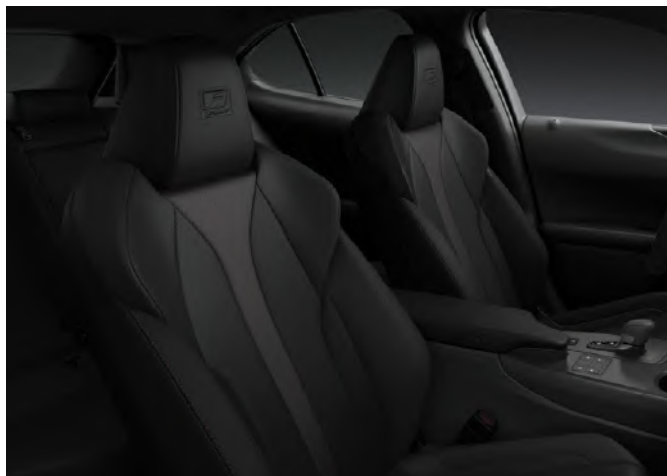

F SPORT PRESTIGE

Black